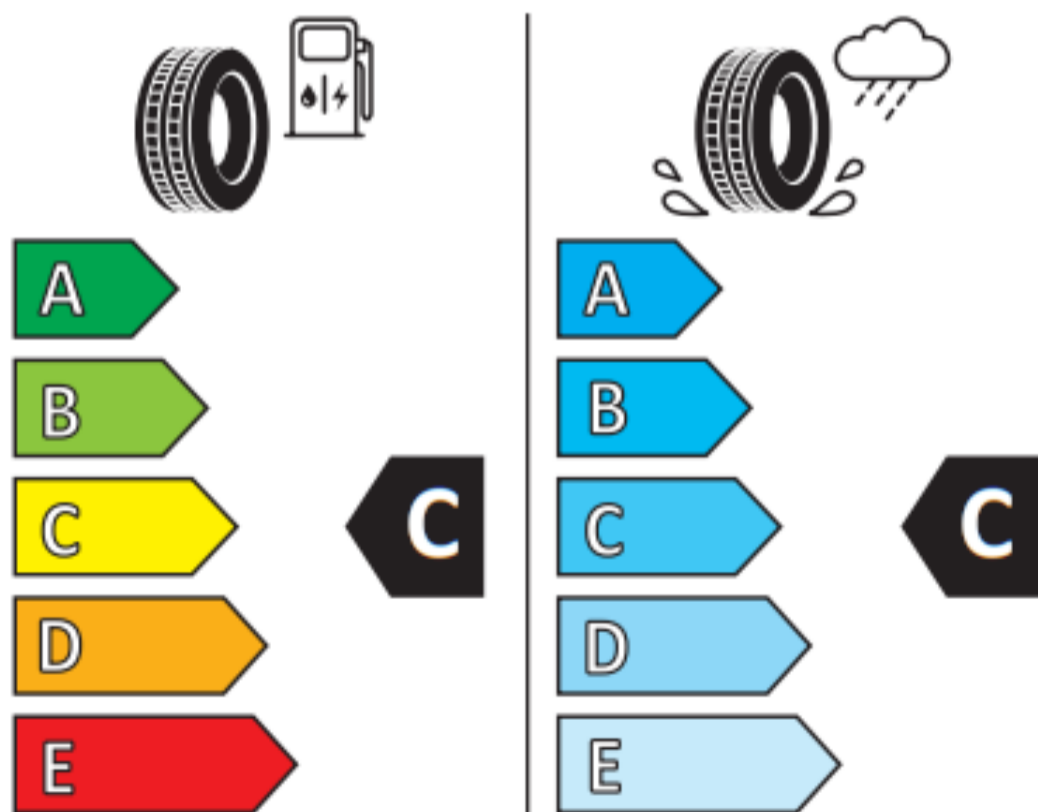

MADE IN CHINA

ENERG

ROADMARCH

3ERM540

245/70R16 111 H XL

C1